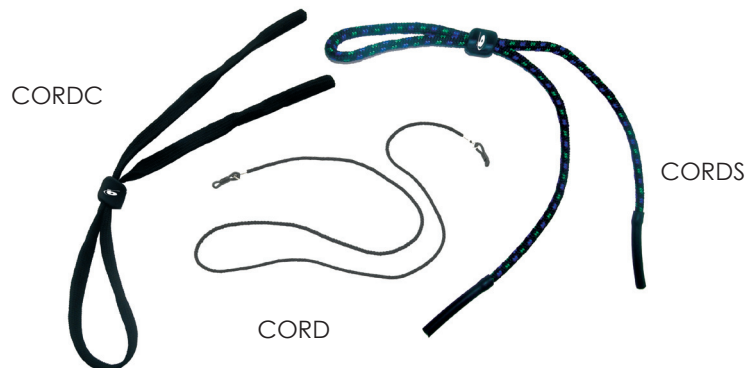

# CASES

Bollé Safety has also a range of practical accessories that are perfect for making the best possible use of your goggles and glasses.

# CASES & CORDS

Accessories

Products ref.	DESCRIPTION	DIMENSIONS (in mm)	WEIGHT (in g)
ETUIS	clic-clac black polyester pouch	185 x 100 x 10	20
ETUIC	large black flexible polyester fit case with belt loop	175 x 85 x 50	26
ETUICR	large black semirigid polyester fit case with belt loop	170 x 65 x 85	60
ETUIB	black polyester case with belt clip and belt loop	190 x 80 x 75	23
ETUIFS	black microfibre bag for all types of spectacles	190 x 100	10
ETUIFL	black microfibre bag for all types of goggles	240 x 150	18
CORD	black polyester neck cord	60	2
CORDS	adjustable blue/green sports neck cord, TPE tips, 100% polyester	60	10
CORDC	adjustable black neck cord, TPE tips, 100% polyester	56	6